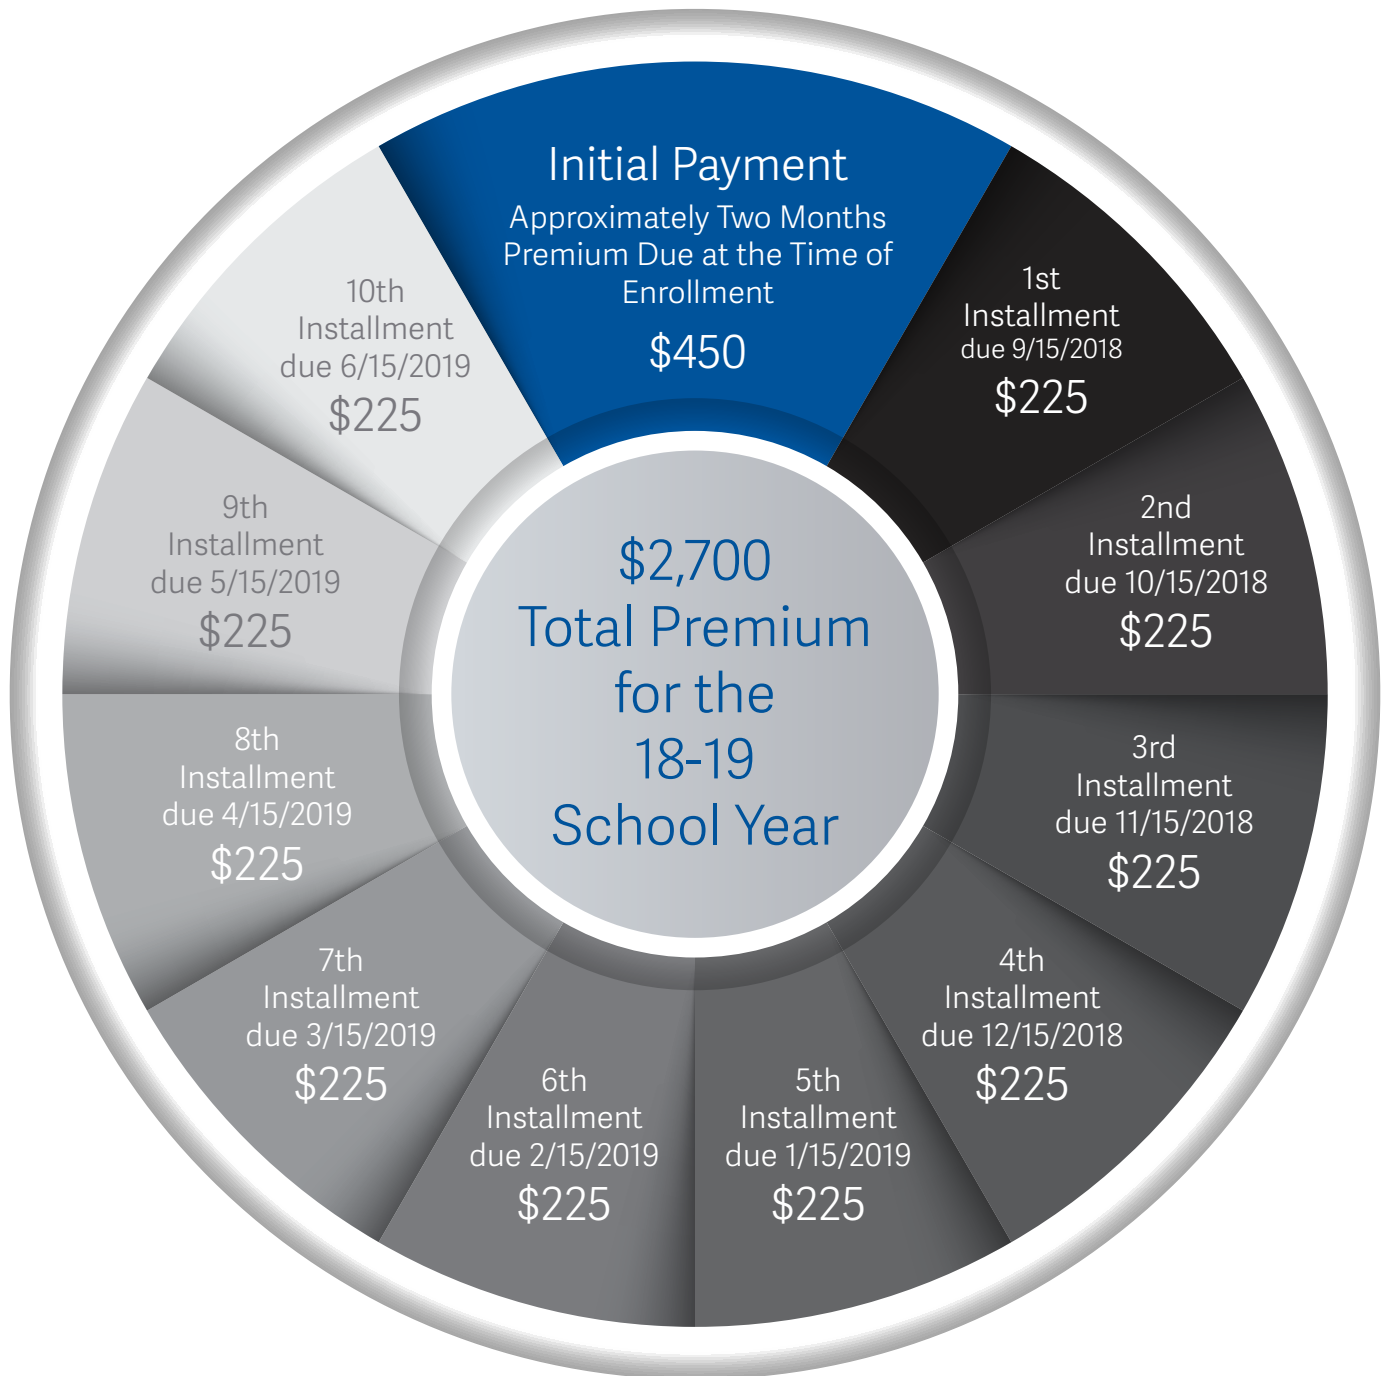

# Angelo State University Premium Payment Installment Option

The monthly auto-draft setup, with the student's credit/debit card, will be established during the initial enrollment. The credit card being used for auto-draft can be changed online at any time once the student logs into their account.