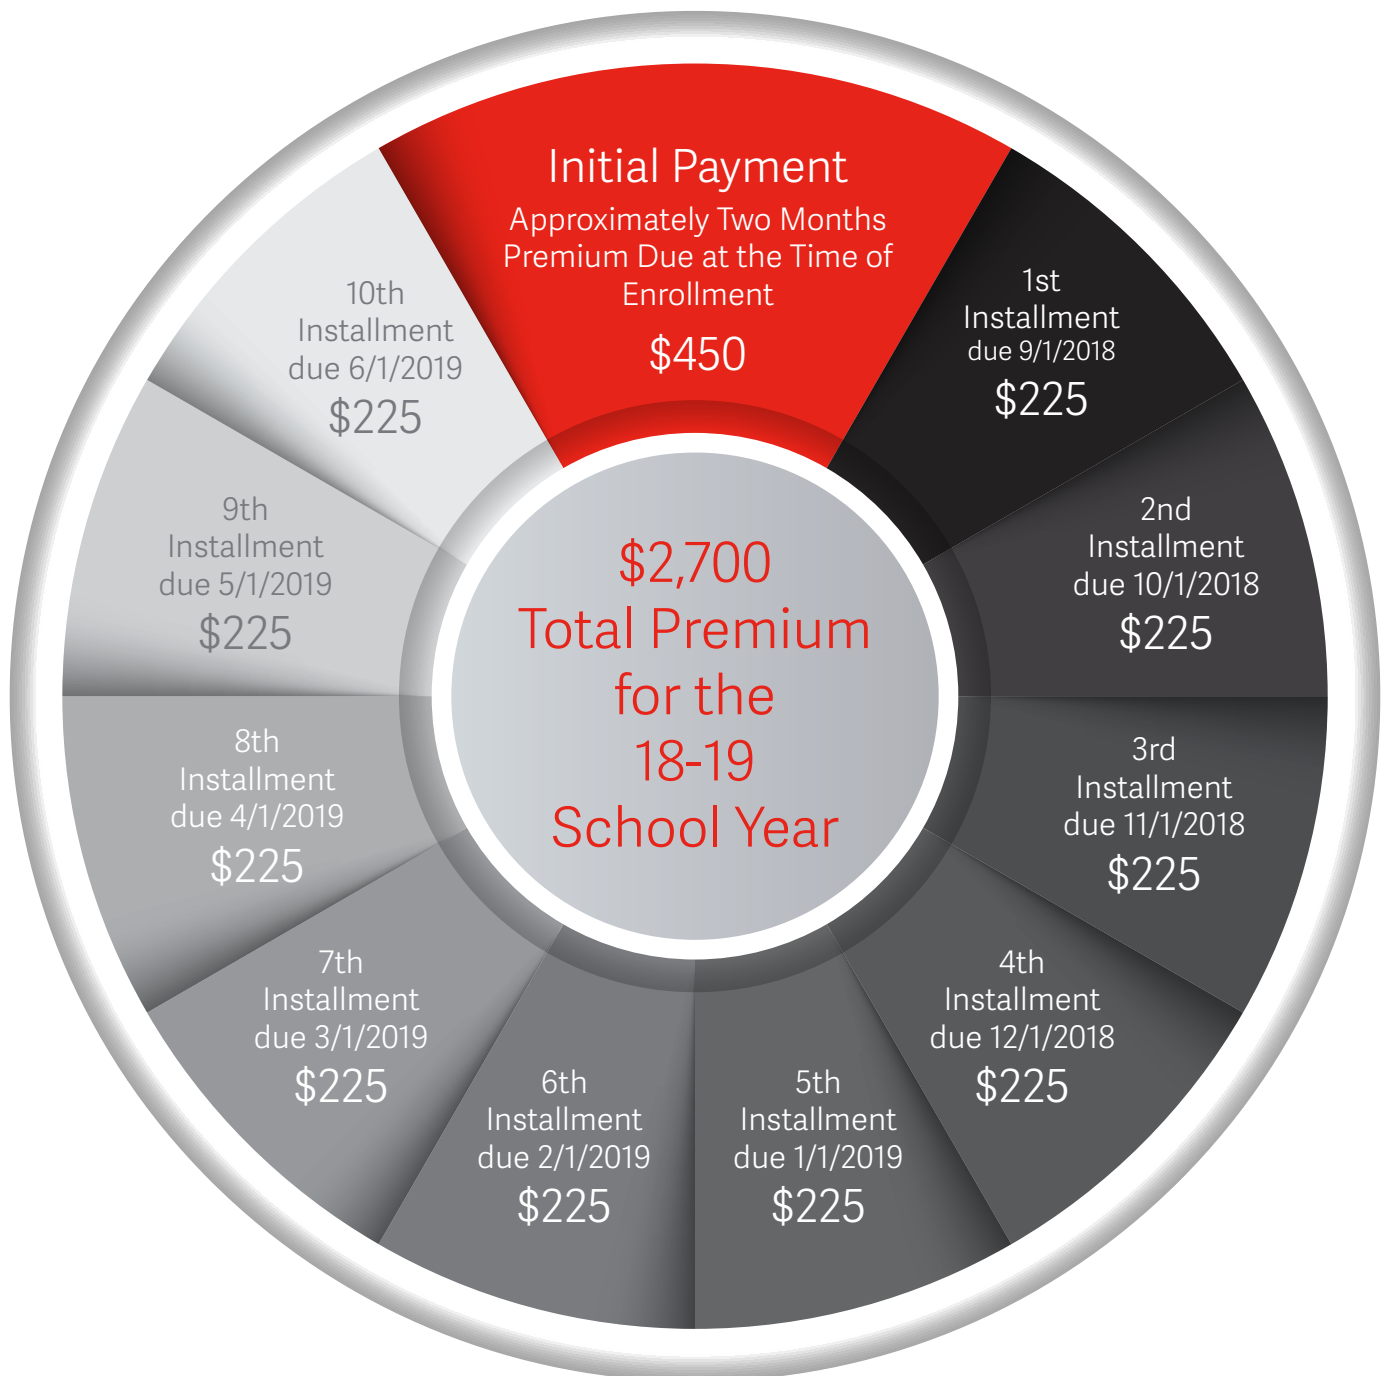

Texas Tech University HSC Premium Payment Installment Option

The monthly auto-draft setup, with the student's credit/debit card, will be established during the initial enrollment. The credit card being used for auto-draft can be changed online at any time once the student logs into their account.